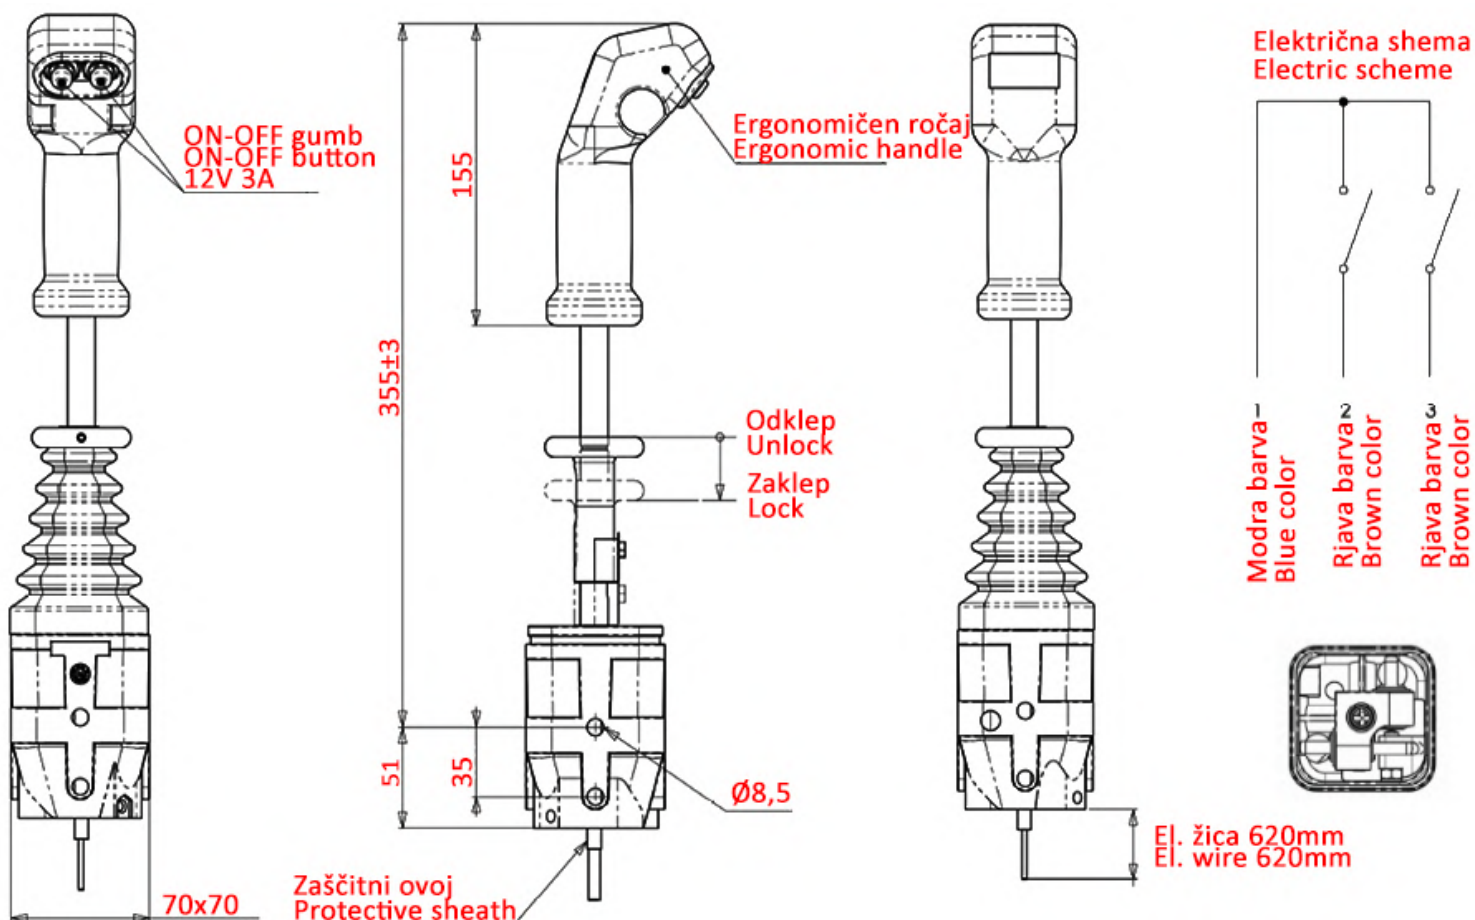

## 11173

## [mm]

|  |      |              |
|--|------|--------------|
| Šifra / Code                                     |      | <b>11173</b> |
| Temp. območje /<br>Temp. range                   | [°C] | -30 / 80     |
| Max. obremenitev pletenica /<br>Max. load - rope | [N]  | 350          |
| Razmerje ročice /<br>Lever ratio                 |      | 8:1          |
| El. tok pri 250V AC /<br>El. current at 250V AC  | [A]  | 3            |
| El. tok pri 24V DC /<br>El. current at 24V DC    | [A]  | 4            |
| El. tok pri 12V DC /<br>El. current at 12V DC    | [A]  | 8            |